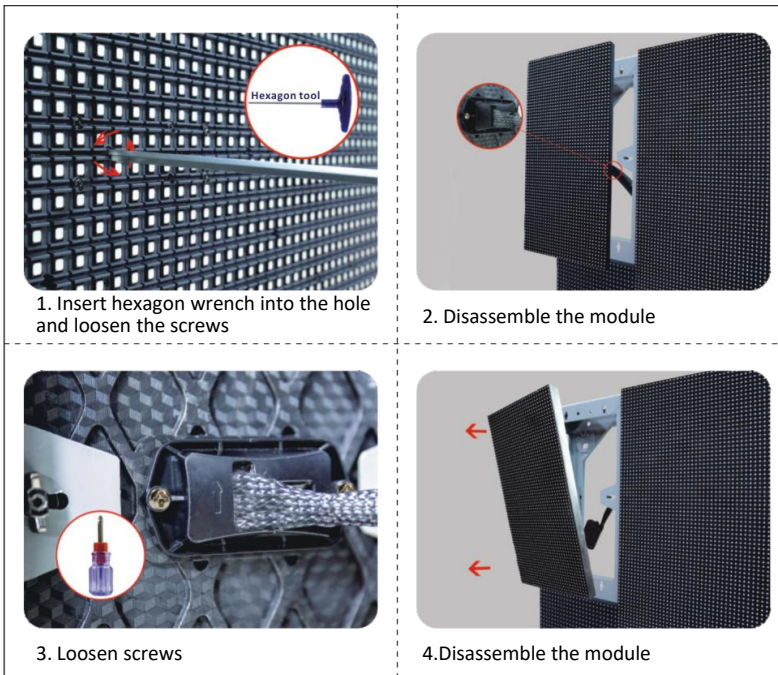

Only **120 mm**

OOHmedia cabinet Vs Traditional cabinets
120 mm Vs 165 mm

Front & rear serviced

Easy and convenient front maintenance can be achieved within one minute with the maintenance tool. Module, Receiving Card and Power can be maintenance with front or rear access.

Rear Maintenance

Front Maintenance

Installation

The display can be installed close to the wall to spare space, which can fit in multiple installation conditions.

Waterproof

The outdoor screens come with IP65/65 waterproof module and can be installed without protection covers. This series will cater to most outdoor applications due to its outstanding water resistance and safety performance.