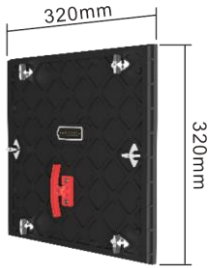

Front service

www.dragontechnova.com

Dimension of OOHmedia

The design of the product

- 960*960*120 mm

- 1200*1200*120 mm

Mechanical design

The mechanical design with concealed wires brings a better appearance with lighter and slimmer cabinet.

Module size: **320x320mm**

▲ 6.67 mm SMD

▼ 10 mm SMD

Same design structure

▲ 8 mm SMD

▼ 10 mm DIP

Mechanical design

The mechanical design with concealed wires brings a better appearance with lighter and slimmer cabinet.

Module size: 200x400mm

10mm DIP

16mm DIP

Same design structure

Slim and light

Only **30 kg**

OOHmedia cabinet Vs Traditional cabinets
30 kg/m² Vs 60 kg/m²

- 30kg/ m² Lighter than the traditional cabinets, 3000kg/100 m²
 - ;
 - 8.14kg/ m² Lighter than steel frame, 814kg/100 m²;
- Greatly saving the cost of transport and labor