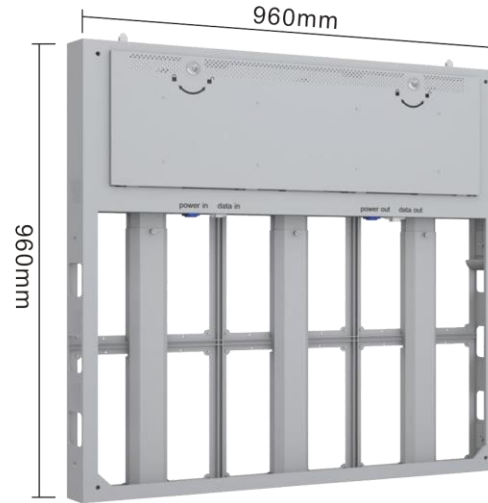

Front service

www.dragontechnova.com

Dimension of OOHmedia

The design of the product

- 960*960*120 mm

- 1200*1200*120 mm

Mechanical design

The mechanical design with concealed wires brings a better appearance with lighter and slimmer cabinet.

Module size: **320x320mm**

▲ 6.67 mm SMD

▼ 10 mm SMD

Same design structure

▲ 8 mm SMD

▼ 10 mm DIP

Mechanical design

The mechanical design with concealed wires brings a better appearance with lighter and slimmer cabinet.

Module size: 200x400mm

10mm DIP

16mm DIP

Same design structure

Slim and light

Only **30 kg**

OOHmedia cabinet Vs Traditional cabinets
30 kg/m² Vs 60 kg/m²

- 30kg/ m² Lighter than the traditional cabinets, 3000kg/100 m²
 - ;
 - 8.14kg/ m² Lighter than steel frame, 814kg/100 m²;
- Greatly saving the cost of transport and labor