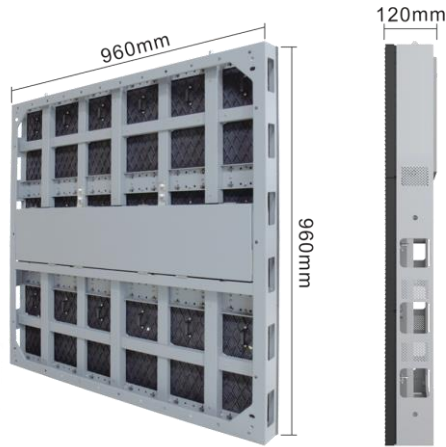

**DRAGON
TECHNOVA**

OOHmedia Series

Outdoor **Slim & Light** Front Service Screen

4.4mm 6.67mm, 8mm, 10mm, 16mm

Slim & light

Energy saving

High Contrast

High refresh rate

Front service

www.dragontechnova.com

Dimension of OOHmedia

The design of the product

- 960*960*120 mm

- 1200*1200*120 mm

Mechanical design

The mechanical design with concealed wires brings a better appearance with lighter and slimmer cabinet.

Module size: **320x320mm**

▲ 6.67 mm SMD

▼ 10 mm SMD

Same design structure

▲ 8 mm SMD

▼ 10 mm DIP

Mechanical design

The mechanical design with concealed wires brings a better appearance with lighter and slimmer cabinet.

Module size: 200x400mm

10mm DIP

16mm DIP

Same design structure

Slim and light

Only **30 kg**

OOHmedia cabinet Vs Traditional cabinets
30 kg/m² Vs 60 kg/m²

- 30kg/ m² Lighter than the traditional cabinets, 3000kg/100 m²
 - ;
 - 8.14kg/ m² Lighter than steel frame, 814kg/100 m²;
- Greatly saving the cost of transport and labor