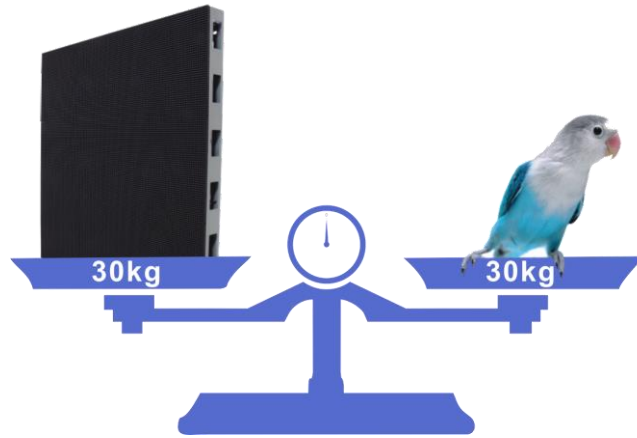

Front service

www.dragontechnova.com

Dimension of OOHmedia

The design of the product

- 960*960*120 mm

- 1200*1200*120 mm

Mechanical design

The mechanical design with concealed wires brings a better appearance with lighter and slimmer cabinet.

Module size: **320x320mm**

▲ 6.67 mm SMD

▼ 10 mm SMD

Same design structure

▲ 8 mm SMD

▼ 10 mm DIP

Mechanical design

The mechanical design with concealed wires brings a better appearance with lighter and slimmer cabinet.

Module size: 200x400mm

10mm DIP

16mm DIP

Same design structure

Slim and light

Only **30 kg**

OOHmedia cabinet Vs Traditional cabinets
30 kg/m² Vs 60 kg/m²

- 30kg/ m² Lighter than the traditional cabinets, 3000kg/100 m²
 - ;
 - 8.14kg/ m² Lighter than steel frame, 814kg/100 m²;
- Greatly saving the cost of transport and labor

Only **120 mm**

OOHmedia cabinet Vs Traditional cabinets
120 mm Vs 165 mm

Front & rear serviced

Easy and convenient front maintenance can be achieved within one minute with the maintenance tool. Module, Receiving Card and Power can be maintenance with front or rear access.