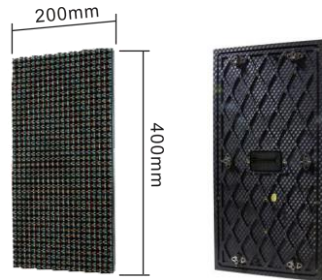

Front service

www.dragontechnova.com

Dimension of OOHmedia

The design of the product

- 960*960*120 mm

- 1200*1200*120 mm

Mechanical design

The mechanical design with concealed wires brings a better appearance with lighter and slimmer cabinet.

Module size: **320x320mm**

▲ 6.67 mm SMD

▼ 10 mm SMD

Same design structure

▲ 8 mm SMD

▼ 10 mm DIP

Mechanical design

The mechanical design with concealed wires brings a better appearance with lighter and slimmer cabinet.

Module size: 200x400mm

10mm DIP

16mm DIP

Same design structure

Slim and light

Only **30 kg**

OOHmedia cabinet Vs Traditional cabinets
30 kg/m² Vs 60 kg/m²

- 30kg/ m² Lighter than the traditional cabinets, 3000kg/100 m²
 - ;
 - 8.14kg/ m² Lighter than steel frame, 814kg/100 m²;
- Greatly saving the cost of transport and labor