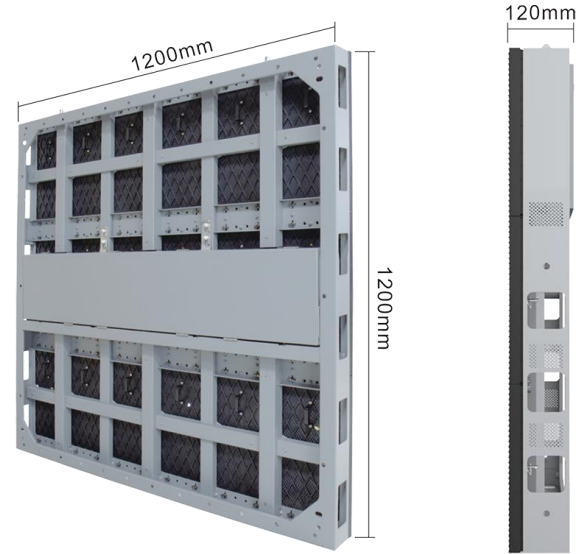

Front service

www.dragontechnova.com

Dimension of OOHmedia

The design of the product

- 960*960*120 mm

- 1200*1200*120 mm

Mechanical design

The mechanical design with concealed wires brings a better appearance with lighter and slimmer cabinet.

Module size: **320x320mm**

▲ 6.67 mm SMD

▼ 10 mm SMD

Same design structure

▲ 8 mm SMD

▼ 10 mm DIP

Mechanical design

The mechanical design with concealed wires brings a better appearance with lighter and slimmer cabinet.

Module size: 200x400mm

10mm DIP

16mm DIP

Same design structure

Slim and light

Only **30 kg**

OOHmedia cabinet Vs Traditional cabinets
30 kg/m² Vs 60 kg/m²

- 30kg/ m² Lighter than the traditional cabinets, 3000kg/100 m²
 - ;
 - 8.14kg/ m² Lighter than steel frame, 814kg/100 m²;
- Greatly saving the cost of transport and labor