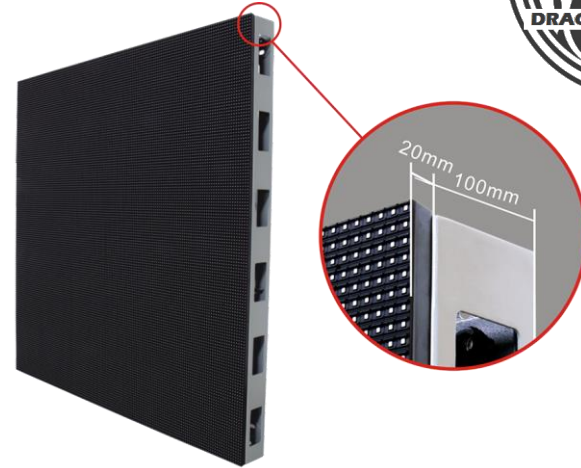

Front service

www.dragontechnova.com

Dimension of OOHmedia

The design of the product

- 960*960*120 mm

- 1200*1200*120 mm

Mechanical design

The mechanical design with concealed wires brings a better appearance with lighter and slimmer cabinet.

Module size: **320x320mm**

▲ 6.67 mm SMD

▼ 10 mm SMD

Same design structure

▲ 8 mm SMD

▼ 10 mm DIP

Mechanical design

The mechanical design with concealed wires brings a better appearance with lighter and slimmer cabinet.

Module size: 200x400mm

10mm DIP

16mm DIP

Same design structure

Slim and light

Only **30 kg**

OOHmedia cabinet Vs Traditional cabinets
30 kg/m² Vs 60 kg/m²

- 30kg/ m² Lighter than the traditional cabinets, 3000kg/100 m²
 - ;
 - 8.14kg/ m² Lighter than steel frame, 814kg/100 m²;
- Greatly saving the cost of transport and labor