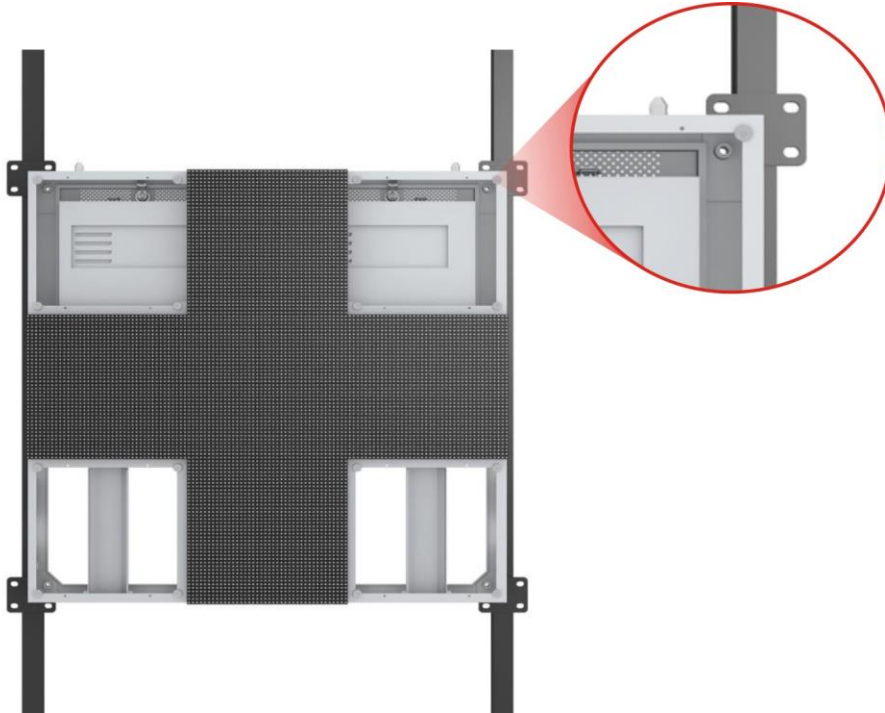

Front service

www.dragontechnova.com

Dimension of OOHmedia

The design of the product

- 960*960*120 mm

- 1200*1200*120 mm

Mechanical design

The mechanical design with concealed wires brings a better appearance with lighter and slimmer cabinet.

Only **120 mm**

OOHmedia cabinet Vs Traditional cabinets
120 mm Vs 165 mm

Front & rear serviced

Easy and convenient front maintenance can be achieved within one minute with the maintenance tool. Module, Receiving Card and Power can be maintenance with front or rear access.

Rear Maintenance

Front Maintenance

Installation

The display can be installed close to the wall to spare space, which can fit in multiple installation conditions.

Waterproof

The outdoor screens come with IP65/65 waterproof module and can be installed without protection covers. This series will cater to most outdoor applications due to its outstanding water resistance and safety performance.