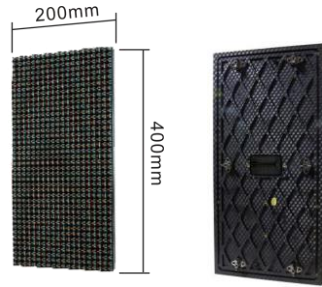

Front service

www.dragontechnova.com

Dimension of OOHmedia

The design of the product

- 960*960*120 mm

- 1200*1200*120 mm

Mechanical design

The mechanical design with concealed wires brings a better appearance with lighter and slimmer cabinet.

Module size: **320x320mm**

▲ 6.67 mm SMD

▼ 10 mm SMD

Same design structure

▲ 8 mm SMD

▼ 10 mm DIP

Mechanical design

The mechanical design with concealed wires brings a better appearance with lighter and slimmer cabinet.

Module size: 200x400mm

10mm DIP

16mm DIP

Same design structure

Slim and light

Only **30 kg**

OOHmedia cabinet Vs Traditional cabinets
30 kg/m² Vs 60 kg/m²

- 30kg/ m² Lighter than the traditional cabinets, 3000kg/100 m²
 - ;
 - 8.14kg/ m² Lighter than steel frame, 814kg/100 m²;
- Greatly saving the cost of transport and labor