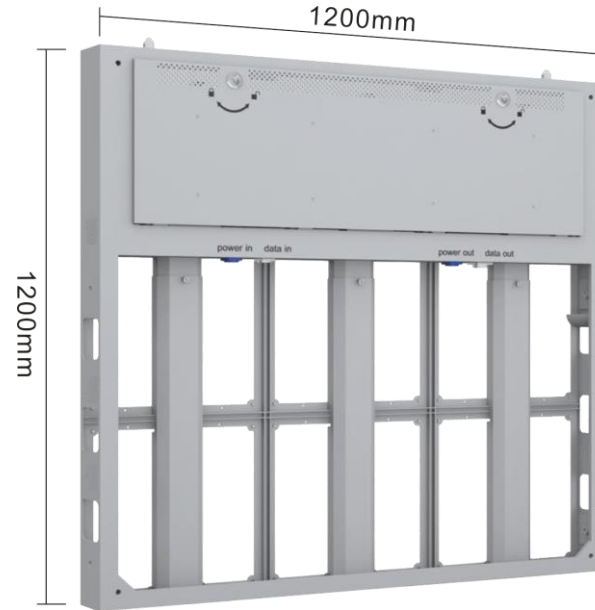

Front service

www.dragontechnova.com

Dimension of OOHmedia

The design of the product

- 960*960*120 mm

- 1200*1200*120 mm

Mechanical design

The mechanical design with concealed wires brings a better appearance with lighter and slimmer cabinet.

Module size: **320x320mm**

▲ 6.67 mm SMD

▼ 10 mm SMD

Same design structure

▲ 8 mm SMD

▼ 10 mm DIP

Mechanical design

The mechanical design with concealed wires brings a better appearance with lighter and slimmer cabinet.

Module size: 200x400mm

10mm DIP

16mm DIP

Same design structure

Slim and light

Only **30 kg**

OOHmedia cabinet Vs Traditional cabinets
30 kg/m² Vs 60 kg/m²

- 30kg/ m² Lighter than the traditional cabinets, 3000kg/100 m²
 - ;
 - 8.14kg/ m² Lighter than steel frame, 814kg/100 m²;
- Greatly saving the cost of transport and labor